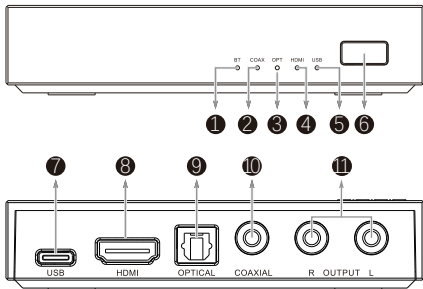

4.How to guarantee These terms only suitable for China mainland, other region pleaserefer to the policy of the local sales agents and nations.

Features

Instructions for use

■ Botton

- Hold the key to switch power OFF,press the key to switch power ON.
- Press the key to switch INPUTS between "BT , Optical , Coaxial , HDMI , USB"

Specifications are subject to change without notice.

Display Interface and Instructions

- | | |
|----------------------------------|-------------------------|
| 1 BT Indicator light | 7 USB Input |
| 2 Coaxial Indicator light | 8 HDMI input |
| 3 Optical Indicator light | 9 Optical input |
| 4 HDMI Indicator light | 10 Coaxial input |
| 5 USB Indicator light | 11 RCA output |
| 6 Botton | |