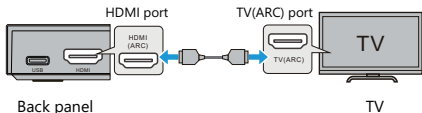

Connect to an ARC compatible TV through HDMI

Connect an ARC compatible TV to this product using a commercially available HDMI cable. This connection allows you to play audio from your TV or external devices connected to your TV through HDMI. It is also allowed to associate with the power supply of TV and this product.

TIPS:

- Connect to an HDMI IN port labeled "ARC" or "eARC/ARC" on the TV. This type of label indicates that the port supports "only ARC" or "both eARC and ARC". If connected to a port that does not support ARC, the ARC input function of this product cannot be used.
- For this type of connection, please use an HDMI cable (19 pin) with the HDMI logo indicating compatibility with ARC. You may need to change the settings on your TV. Please refer to the user manual for the TV.
- This product cannot output videos.(Meaning that it's HDMI ARC, not HDMI. Supports digital signal input, not video input.)
- If you play audio from a TV that does not support ARC, please connect the TV's audio output port to the audio IN port (OPTICAL, COAXIAL, orAUX) of this product.